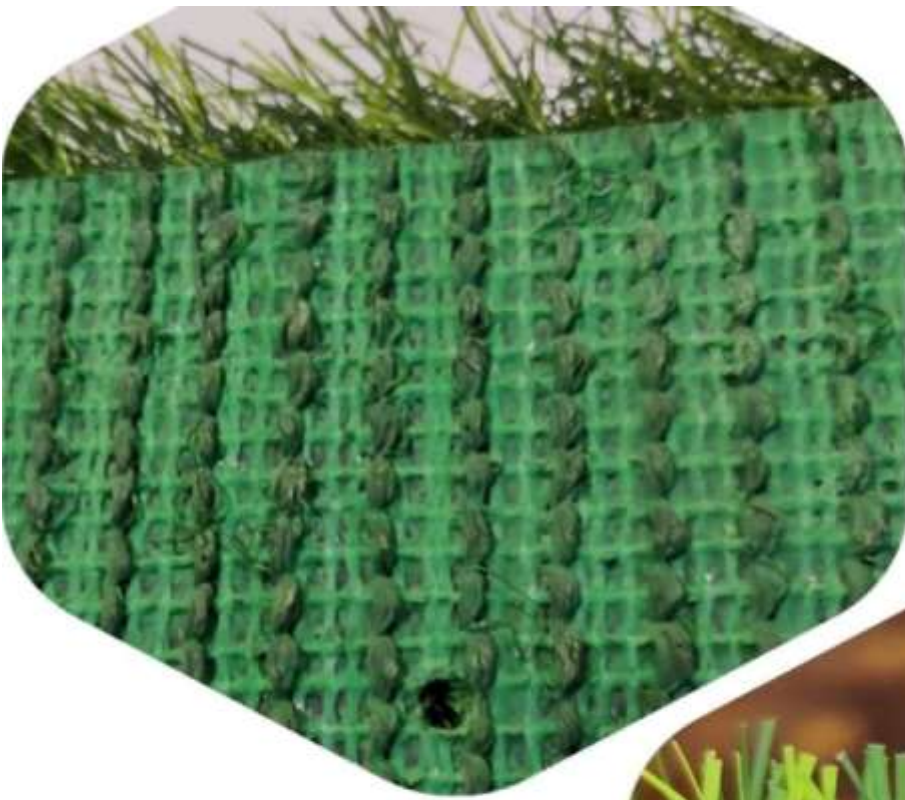

FLOORINGS : WOOD | SPORTS
| GRASS | CARPETS | BLINDS

20mm SUPERGREEN

22MM SUPERGREEN ARTIFICIAL GRASS

COLOR: 3 TONE GREEN
PILE HIEGHT: 20MM

DENSITY : 14700 / SQMTR

STITCH: 14/ 10 CM

GAUGE: 3/ 8'

DTEX: 6900

YARN : PE + PP

**BACKING: MESH + SBR LATEX (GREEN
BACKING)**

4FT & 2MTR WIDTH ROLL

35MM SUPERGREEN

35MM SUPERGREEN ARTIFICIAL GRASS

COLOR: 3 TONE GREEN
PILE HIEGHT: 35 MM

DENSITY : 15750/ SQMTR
STITCH: 15/ 10 CM
GAUGE: 3/ 8'
DTEX: 6900
YARN : PE + PP
BACKING: MESH + SBR LATEX (GREEN
BACKING)

4FT & 2MTR WIDTH ROLL

35MM SILVER

35MM SILVER ARTIFICIAL GRASS

COLOR: 3 TONE GREEN

PILE HIEGHT:35 MM

DENSITY : 15750 / SQMTR

STITCH: 15/ 10 CM

GAUGE: 3/ 8'

2KITR WIDTH ROLL

paradise

SAFARI 60MM

SAFARI 60MM ARTIFICIAL GRASS

COLOR: 2 TONNE GREEN
PILE HEIGHT : 60MM
DENSITY: 25200
STITCH: 24/10CM
GAUGE : 3/8"
DTEX : 6900
YARN: PP+PE
BACKING: PP CLOTH +
MESH+ SBR LATEX (GREEN)