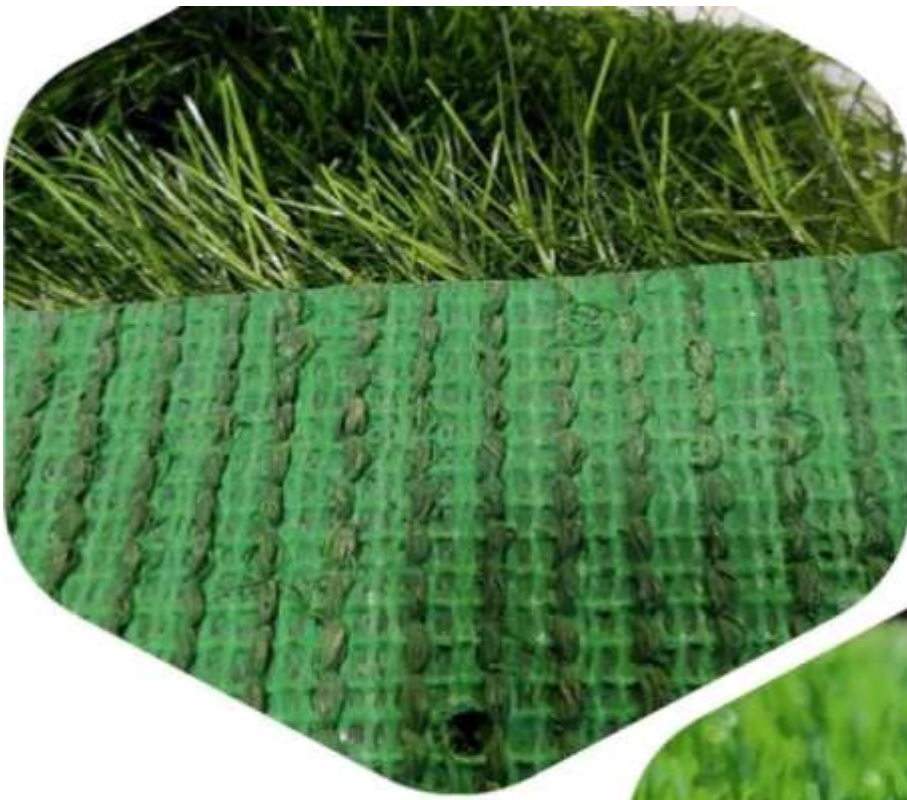

YARN : PE + PP

**BACKING: MESH + SBR LATEX (GREEN
BACKING)**

4FT & 2MTR WIDTH ROLL

35MM SUPERGREEN

35MM SUPERGREEN ARTIFICIAL GRASS

COLOR: 3 TONE GREEN
PILE HIEGHT: 35 MM

DENSITY : 15750/ SQMTR
STITCH: 15/ 10 CM
GAUGE: 3/ 8'
DTEX: 6900
YARN : PE + PP
BACKING: MESH + SBR LATEX (GREEN
BACKING)

4FT & 2MTR WIDTH ROLL

35MM SILVER

35MM SILVER ARTIFICIAL GRASS

COLOR: 3 TONE GREEN

PILE HIEGHT:35 MM

DENSITY : 15750 / SQMTR

STITCH: 15/ 10 CM

GAUGE: 3/ 8'

DTEX: 6900

YARN : PE + PP

BACKING: PP CLOTH + MESH + SBR
LATEX (GREEN BACKING)

4FT & 2MTR WIDTH ROLL

paradise

45MM SILVER

45MM SILVER ARTIFICIAL GRASS

COLOR: 3 TONE GREEN PILE
HIEGHT:45 MM DENSITY :
16800 / SQMTR STITCH: 16 /
10CM GAUGE: 3/ 8'
DTEX: 6900
YARN : PE + PP
BACKING: PP CLOTH + MESH + SBR
LATEX (GREEN BACKING)

2KITR WIDTH ROLL

paradise

SAFARI 60MM

SAFARI 60MM ARTIFICIAL GRASS

COLOR: 2 TONNE GREEN
PILE HEIGHT : 60MM
DENSITY: 25200
STITCH: 24/10CM
GAUGE : 3/8"
DTEX : 6900
YARN: PP+PE
BACKING: PP CLOTH +
MESH+ SBR LATEX (GREEN)